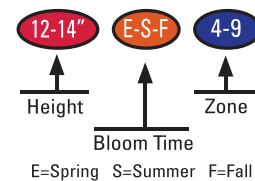

BEST SELLERS

- H Suitable for hanging baskets
- 4 Suitable for 4" pots
- 6 Suitable for 6" pots
- C Suitable as a component plant

- S Sun
- PS Part Sun
- SH Shade

Type	Plant	Variety	H	4"	6"	C	Height	Bloom Time	Zone	Sun/Shade	Pollinators
Annual	Bacopa	Betty White	☼	☼	☼	☼	4-6"	S-F	9-11	S-PS	
Annual	Begonia Dragon Wing	Pink	☼	☼	☼		14-18"	E-S-F	9a-11b	PS	
Annual	Begonia Dragon Wing	Red	☼	☼	☼		15-18"	E-S-F	9a-11b	PS-SH	
Annual	Chenille	Red Tails	☼	☼	☼	☼	4-6"	E-S-F	6-11	S-PS	
Annual	Dichondra	Silver Falls	☼	☼		☼	3-4"	N/A	8-24	S	
Annual	Dracaena (spikes)			☼	☼	☼	2-3'	N/A	9-12	S-PS	
Annual	Euphorbia	Hip Hop	☼	☼	☼	☼	12"	N/A	10-11	S-PS	
Annual	Ipomoea	Marguerite	☼	☼	☼	☼	10-12"	N/A	10-11	S	
Annual	Ipomoea	S.G. Deep Purple	☼	☼	☼	☼	10-12"	N/A	10-11	S	
Annual	Lantana	New Gold	☼	☼	☼	☼	2-3'	E-S	10-11	S	☼
Annual	Juncus	Big Twister		☼	☼	☼	1-2'	N/A	4a-10b	S-PH	
Annual	Muehlenbeckia	Complexa (Wire Vine)	☼	☼	☼	☼	4-6"	N/A	7-9	S-PH	
Annual	Vinca (vine)	Variegata	☼	☼	☼	☼	8-12"	N/A	7-9	S-PH-SH	
Annual	VINCA (vine)	Wojo's Jem	☼	☼	☼	☼	3-6"	N/A	7-10	S-PH	
Medley	Happy Days	Echeveria Collection		☼	☼	☼	Varies	Varies	Varies	S	
Medley	Hot Chicks	Sempervivum Collection		☼	☼	☼	Varies	Varies	3-9	S	
Perennial	Artemisia	Silver Mound					12-15"	N/A	3-7	S	
Perennial	Dianthus	Firewitch					4-6"	E-F	4-9	S	☼
Perennial	Echinacea	Cheyenne Spirit					18-30"	S	4-9	S	☼
Perennial	Echinacea	Pow Wow Wild Berry					22"	S	4-8	S	☼
Perennial	Lavandula	Hidcote Blue					24-30"	S	5-9	S	☼
Perennial	Papaver Oriental	Pizzicato Mix					20"	E-S	3-7	S	☼
Perennial	Papaver Oriental	Brilliant Red					30"	E	3-7	S	☼
Perennial	Perovskia	Little Spire					20-24"	S	3-9	S	☼
Perennial	Phlox	Drummonds Pink					4-6"	E-S	3-9	S	☼
Perennial	Phlox	Emerald Blue					4-6"	E	2-9	S	☼
Perennial	Rudbeckia	Goldsturm					24-30"	S	3-10	S	☼
Perennial	Sagina	Irish Moss					1-2"	E	4	S	
Perennial	Salvia	May Night					18"	S	3-8	S	☼